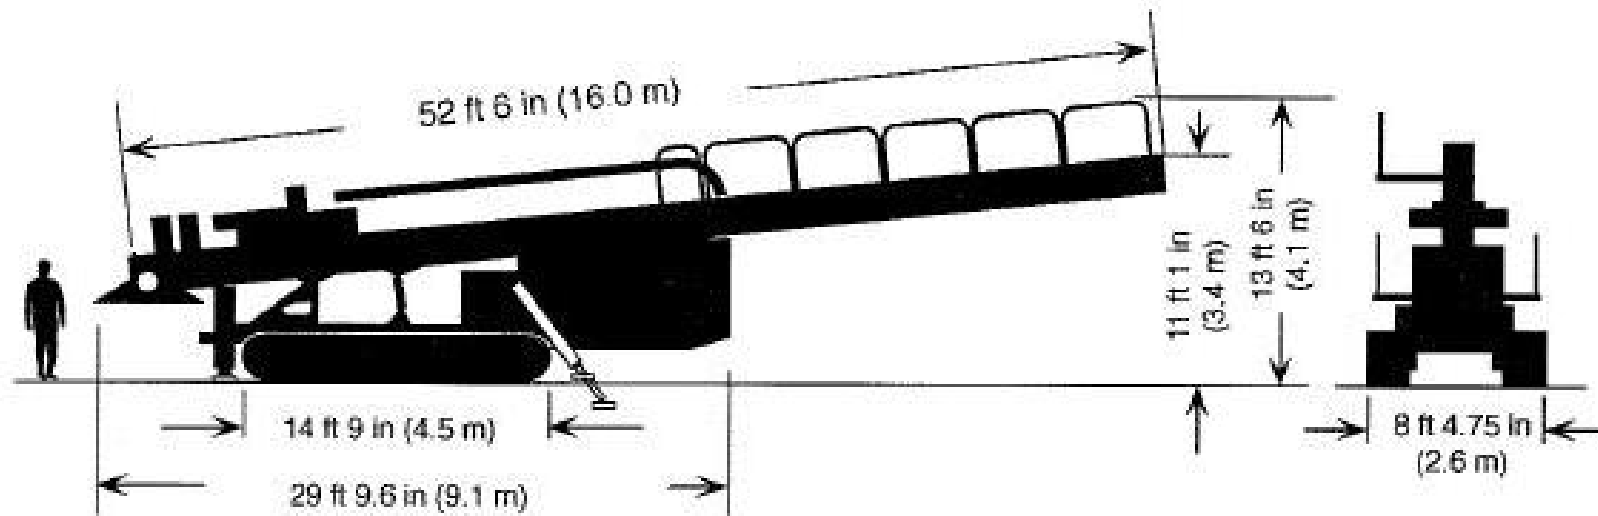

DD 210 Dimensional Chart

Shipping weight 58,600 lb (26,636 kg)