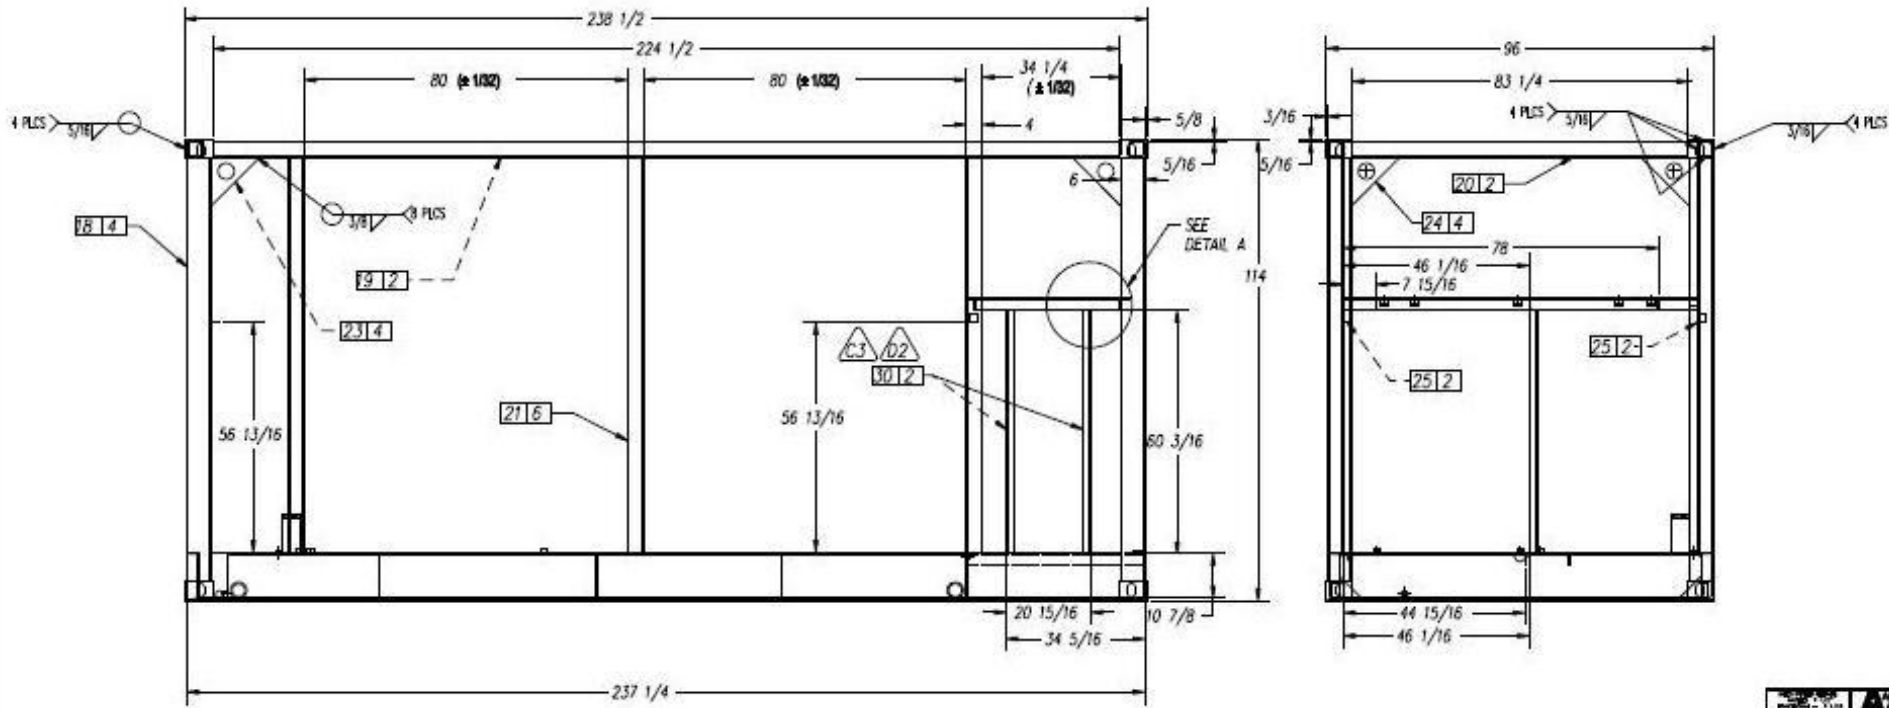

DD 625 Single Power Pack Dimensions

Overall Length 19' 8" (6.03m)

Overall Height 9' 5" (2.9m)

Overall Width 8' (2.43m)